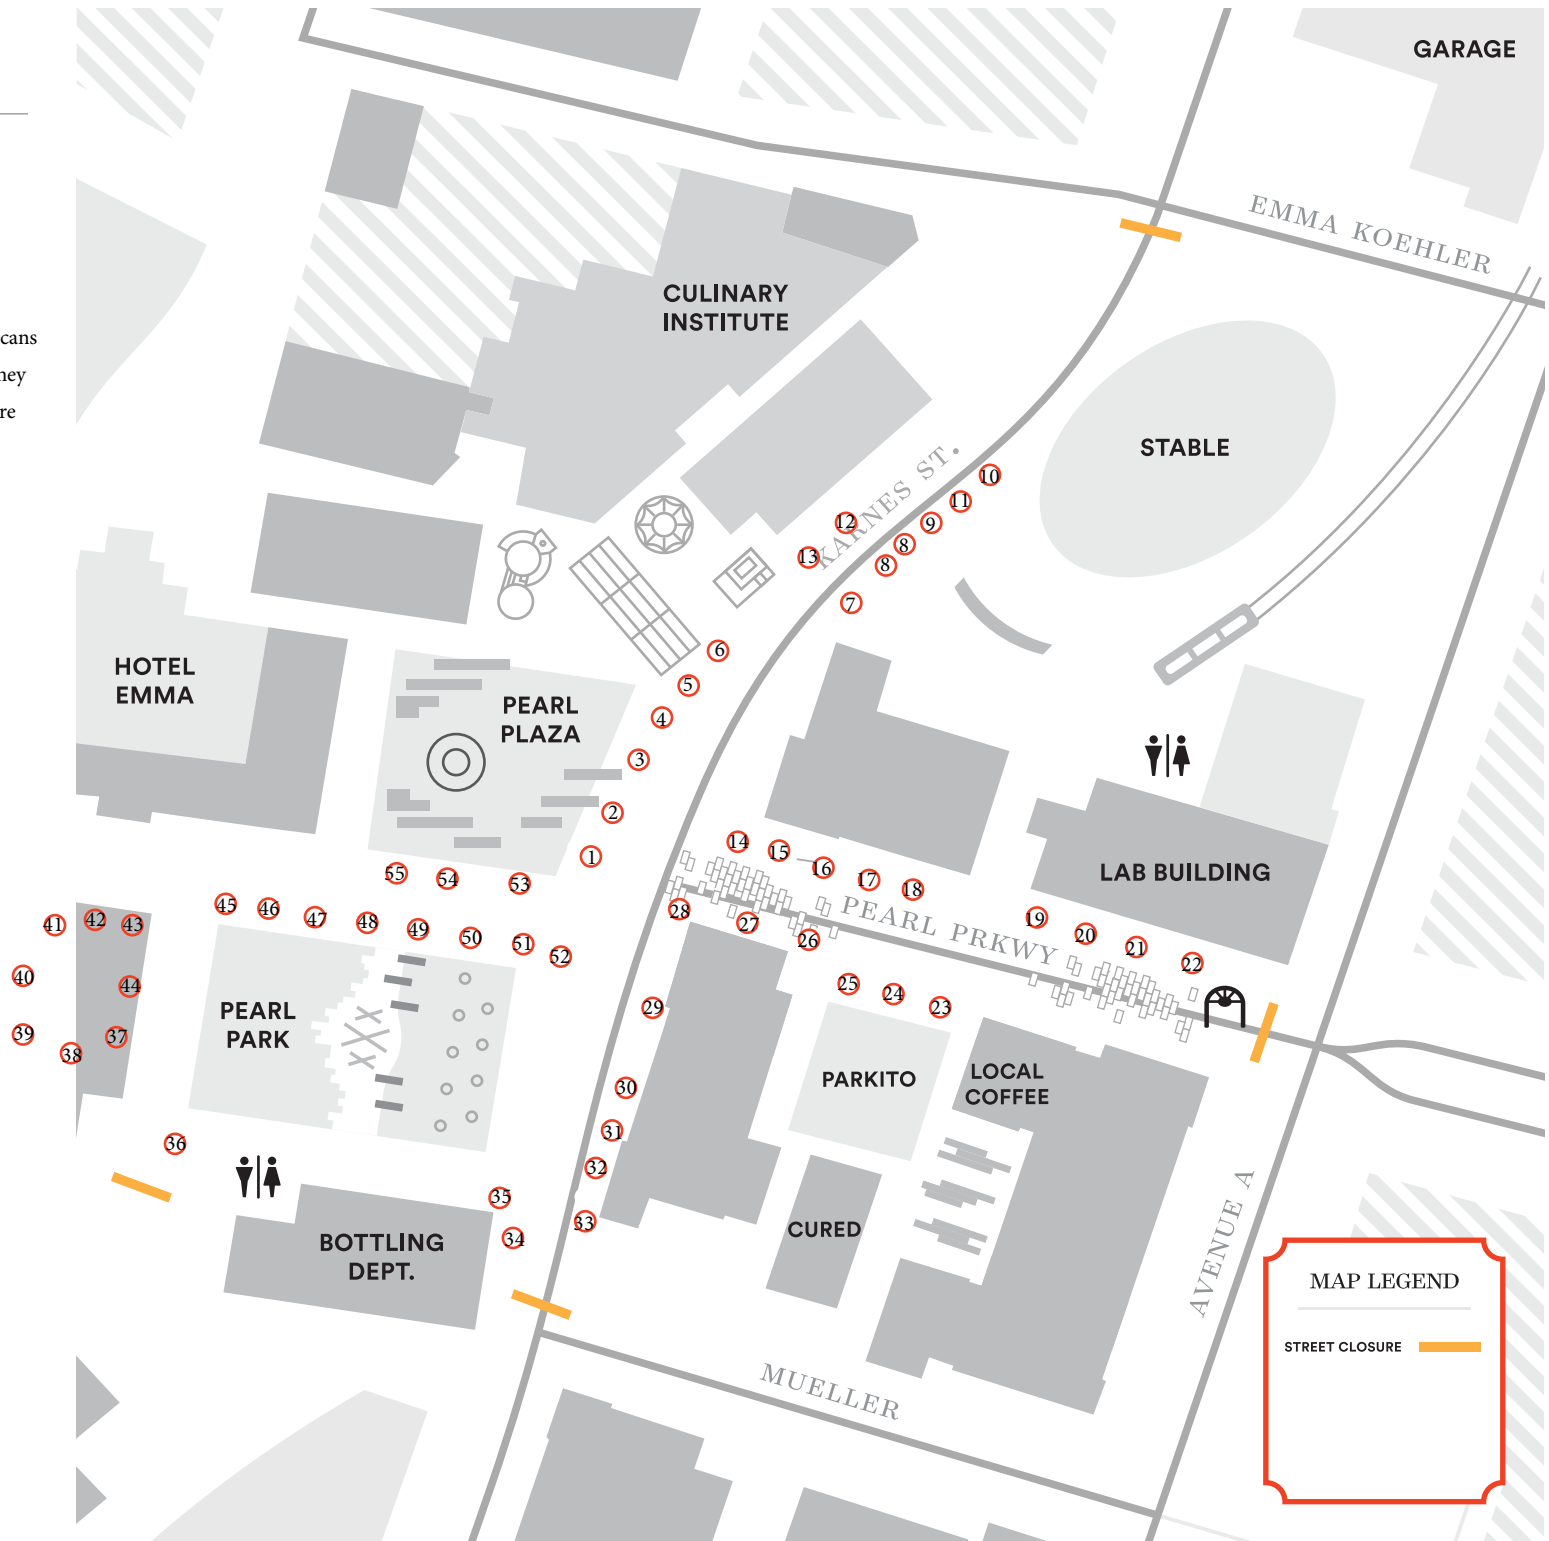

**FARMERS MARKET**  
JUNE 19TH, 2020

- 1. Other Mother
- 2. Info Booth
- 3. Wild Roots
- 4. Wild Roots
- 5. Crepelandia
- 6. Crepelandia
- 7. Pure Pastures
- 8. Braune Farms
- 9. Gourmet Texas Pasta
- 10. Startz
- 11. Sol Y Luna
- 12. Koltermann Family Farms
- 13. OPEN
- 14. Alamo Gristmill
- 15. Poteet
- 16. Mikey's Garden
- 17. Lemon Tree
- 18. Three Six General
- 19. Beignet Stand
- 20. Fruitful Hill
- 21. Zanzenberg
- 22. Saba Sweet
- 23. Terrapin
- 24. Wholesome Harvest
- 25. Imagine Lavender
- 26. Grain Free Haven
- 27. OPEN
- 28. Byccombe
- 29. Al's Gourmet Nuts
- 30. Yapa
- 31. La Hacienda
- 32. Mings
- 33. Taverna
- 34. Element
- 35. Wild Flower
- 36. What's Brewing
- 37. PAWSitively Sweet
- 38. Texas Black Gold Garlic
- 39. Freshwater Farms
- 40. Ms. Chocolatier
- 41. CKC
- 42. Bending Branch
- 43. River Whey
- 44. Organic Chix
- 45. Green Bexar
- 46. South Texas Heritage Pork

- 47. Madges
- 48. OPEN
- 49. Goatilicious
- 50. Rice Rise
- 51. Lil Red's
- 52. Deep River
- 53. Swift River Pecans
- 54. Holdman Honey
- 55. Mother Culture

**MAP LEGEND**

STREET CLOSURE